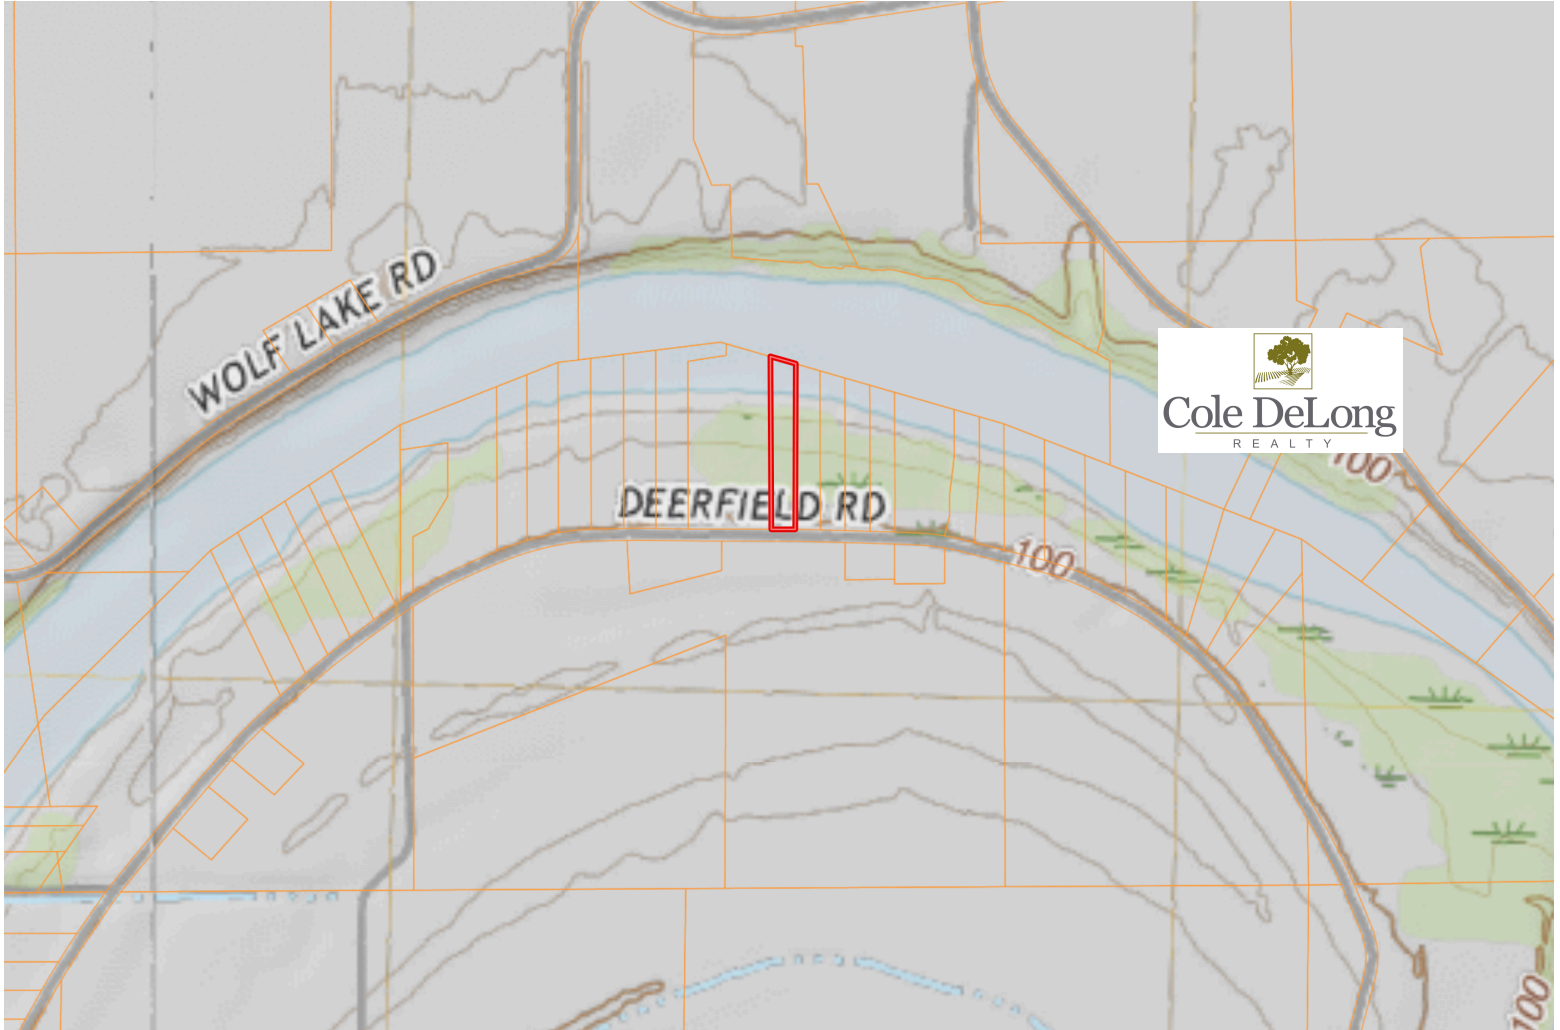

Cole DeLong

REALTY

Cole DeLong Realty
Cole DeLong, Broker
601-940-0222
cole@coledelongrealty.com

www.ColeDeLongRealty.com

A Mississippi Land Brokerage Company