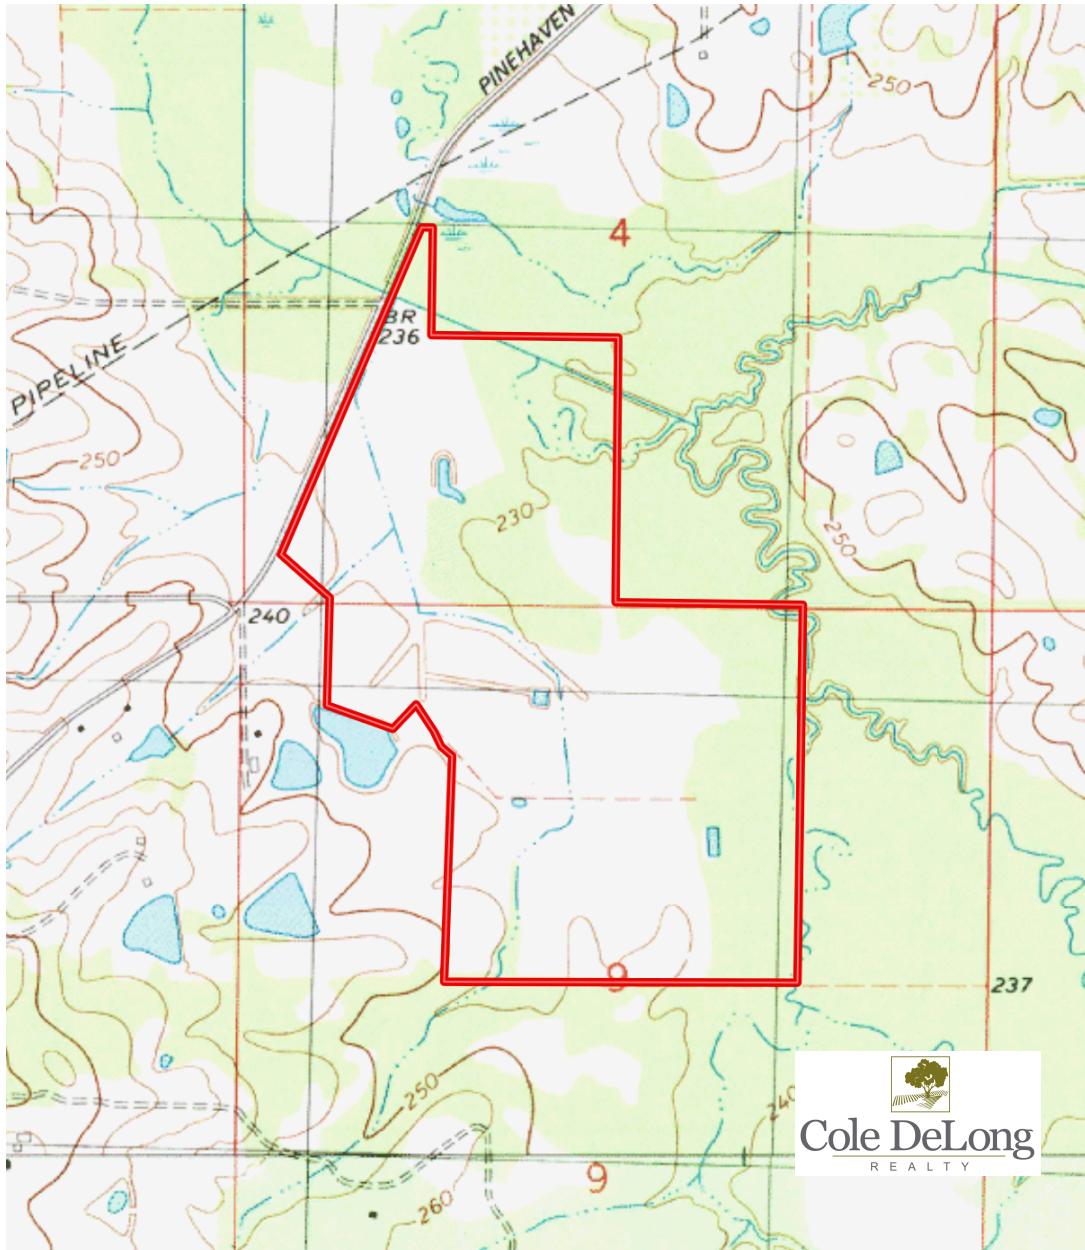

Cole DeLong

REALTY

Cole DeLong Realty
Cole DeLong, Broker
601-940-0222
cole@coledelongrealty.com

www.ColeDeLongRealty.com

A Mississippi Land Brokerage Company