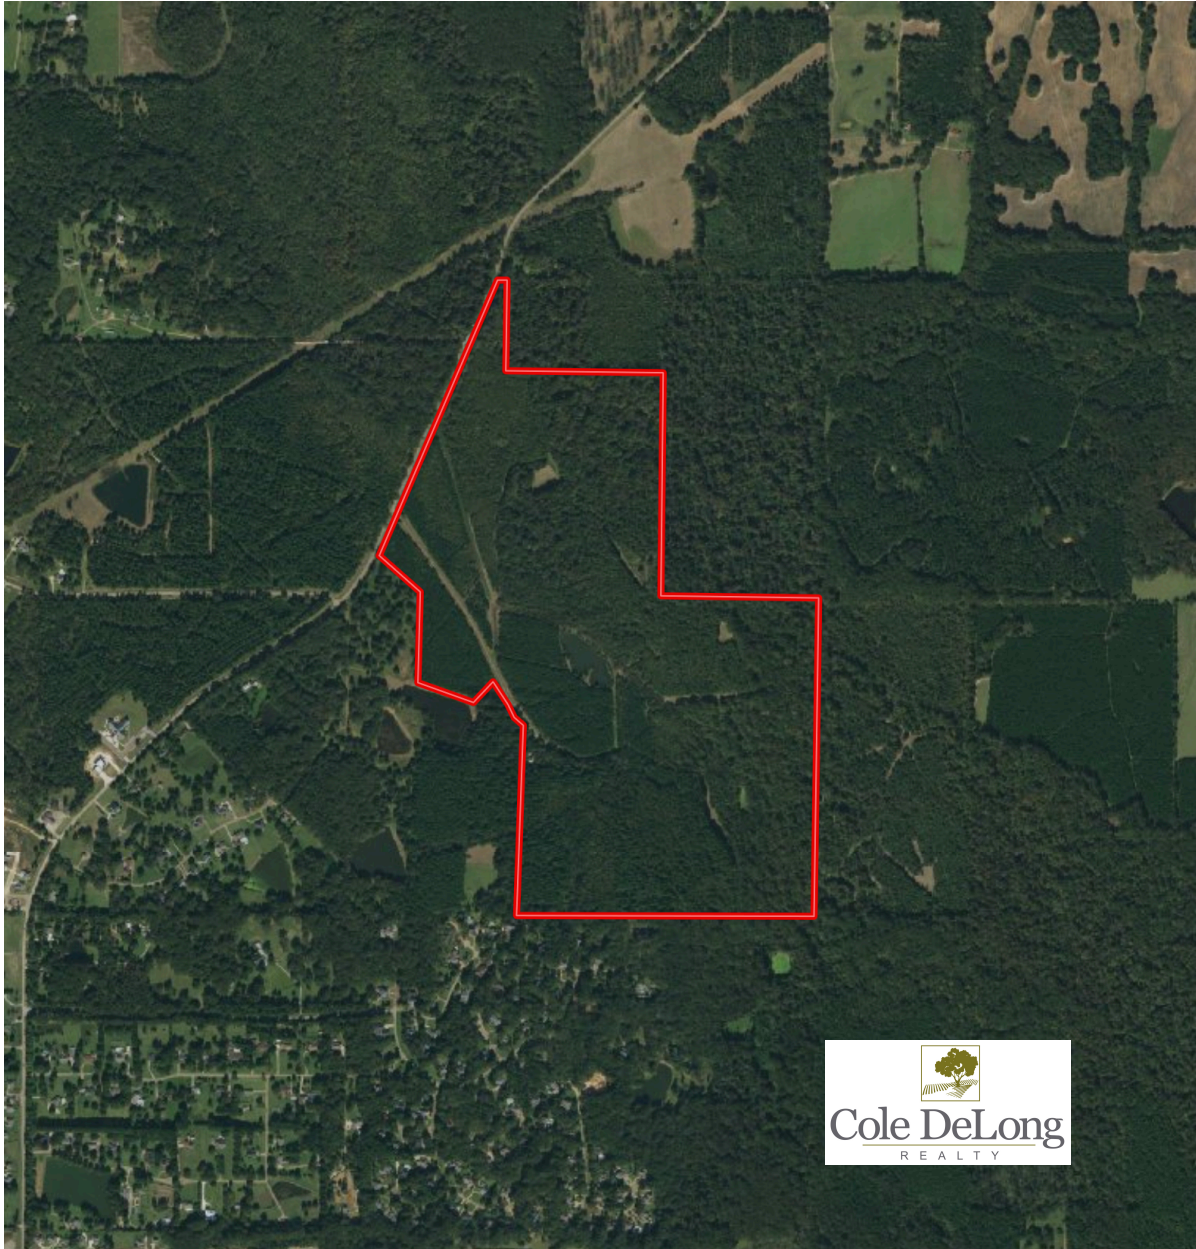

Cole DeLong

REALTY

Cole DeLong Realty
Cole DeLong, Broker
601-940-0222
cole@coledelongrealty.com

www.ColeDeLongRealty.com

A Mississippi Land Brokerage Company