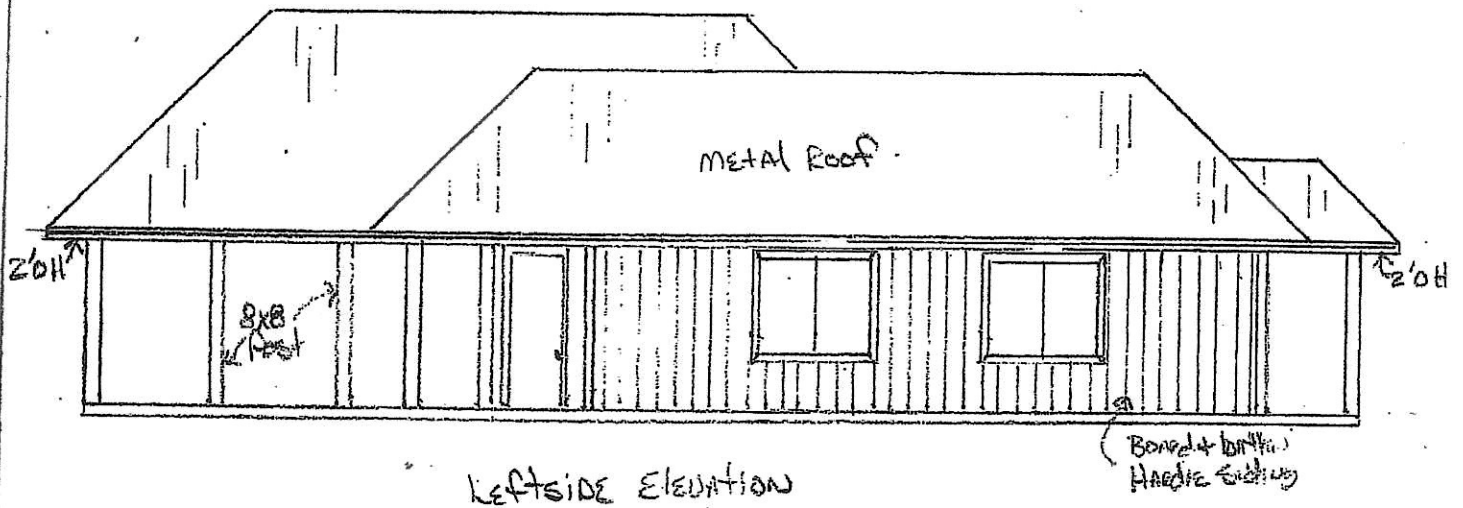

GAMMA ENTERPRISES, INC.

P.O. BOX 1634 • MADISON, MS 39130-1634 • PHONE (601) 856-3656

Utility / Industrial / Commercial / Residential
Construction - Maintenance & Repair - Consulting - Services & Sales

Lot 68
THE SHORES
LAKE CALHOUN