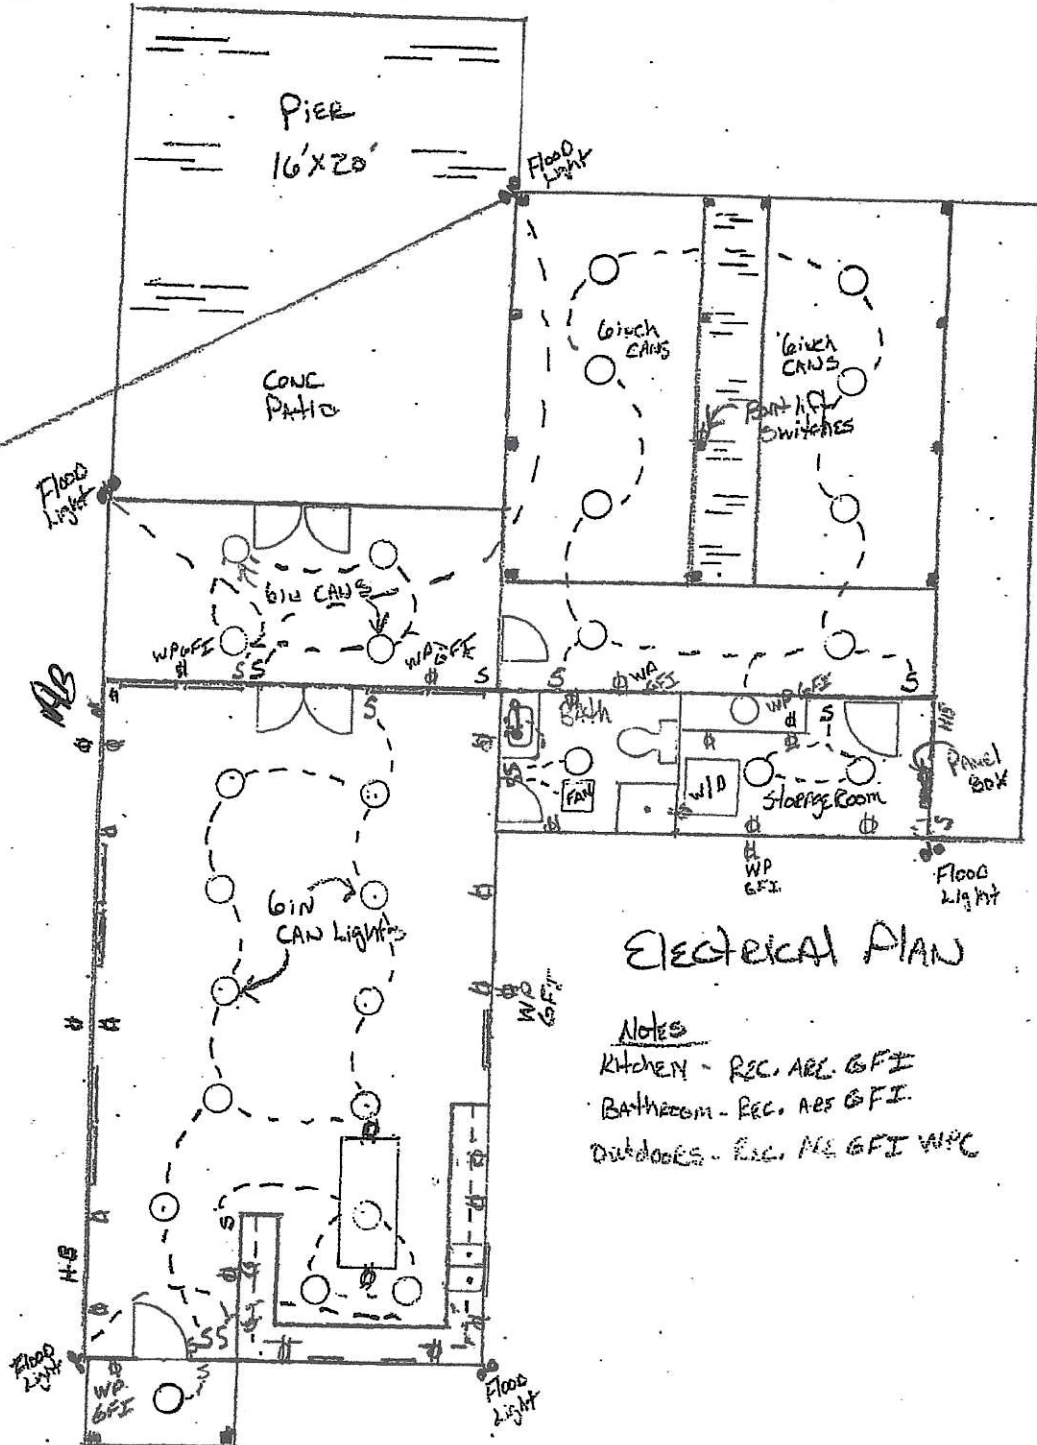

Lot 68
The Shores
LAKE CAROLINE

ELECTRICAL PLAN

NOTES

- KITCHEN - REC. ARE. GFI
- BATHROOM - REC. ARE. GFI
- OUTDOORS - REC. ARE. GFI W/P

GAMMA ENTERPRISES, INC.

P.O. BOX 1634 • MADISON, MS 39130-1634 • PHONE (601) 856-3656