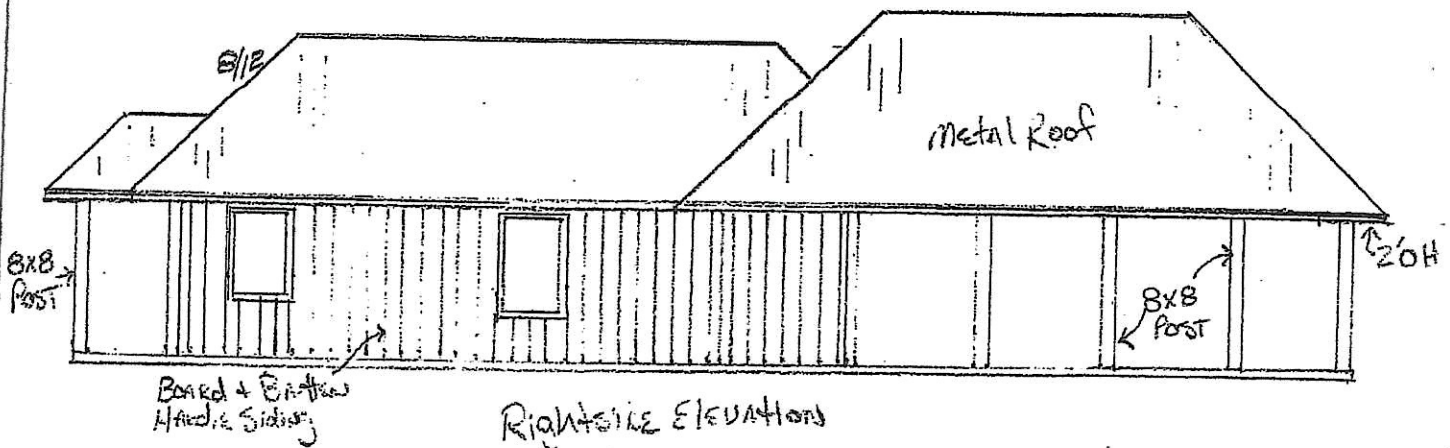

GAMMA ENTERPRISES, INC.

P.O. BOX 1634 • MADISON, MS 39130-1634 • PHONE (601) 856-3656

Utility / Industrial / Commercial / Residential
Construction - Maintenance & Repair - Consulting - Services & Sales

Lot 68
THE SHORES
LAKE CALHOUN