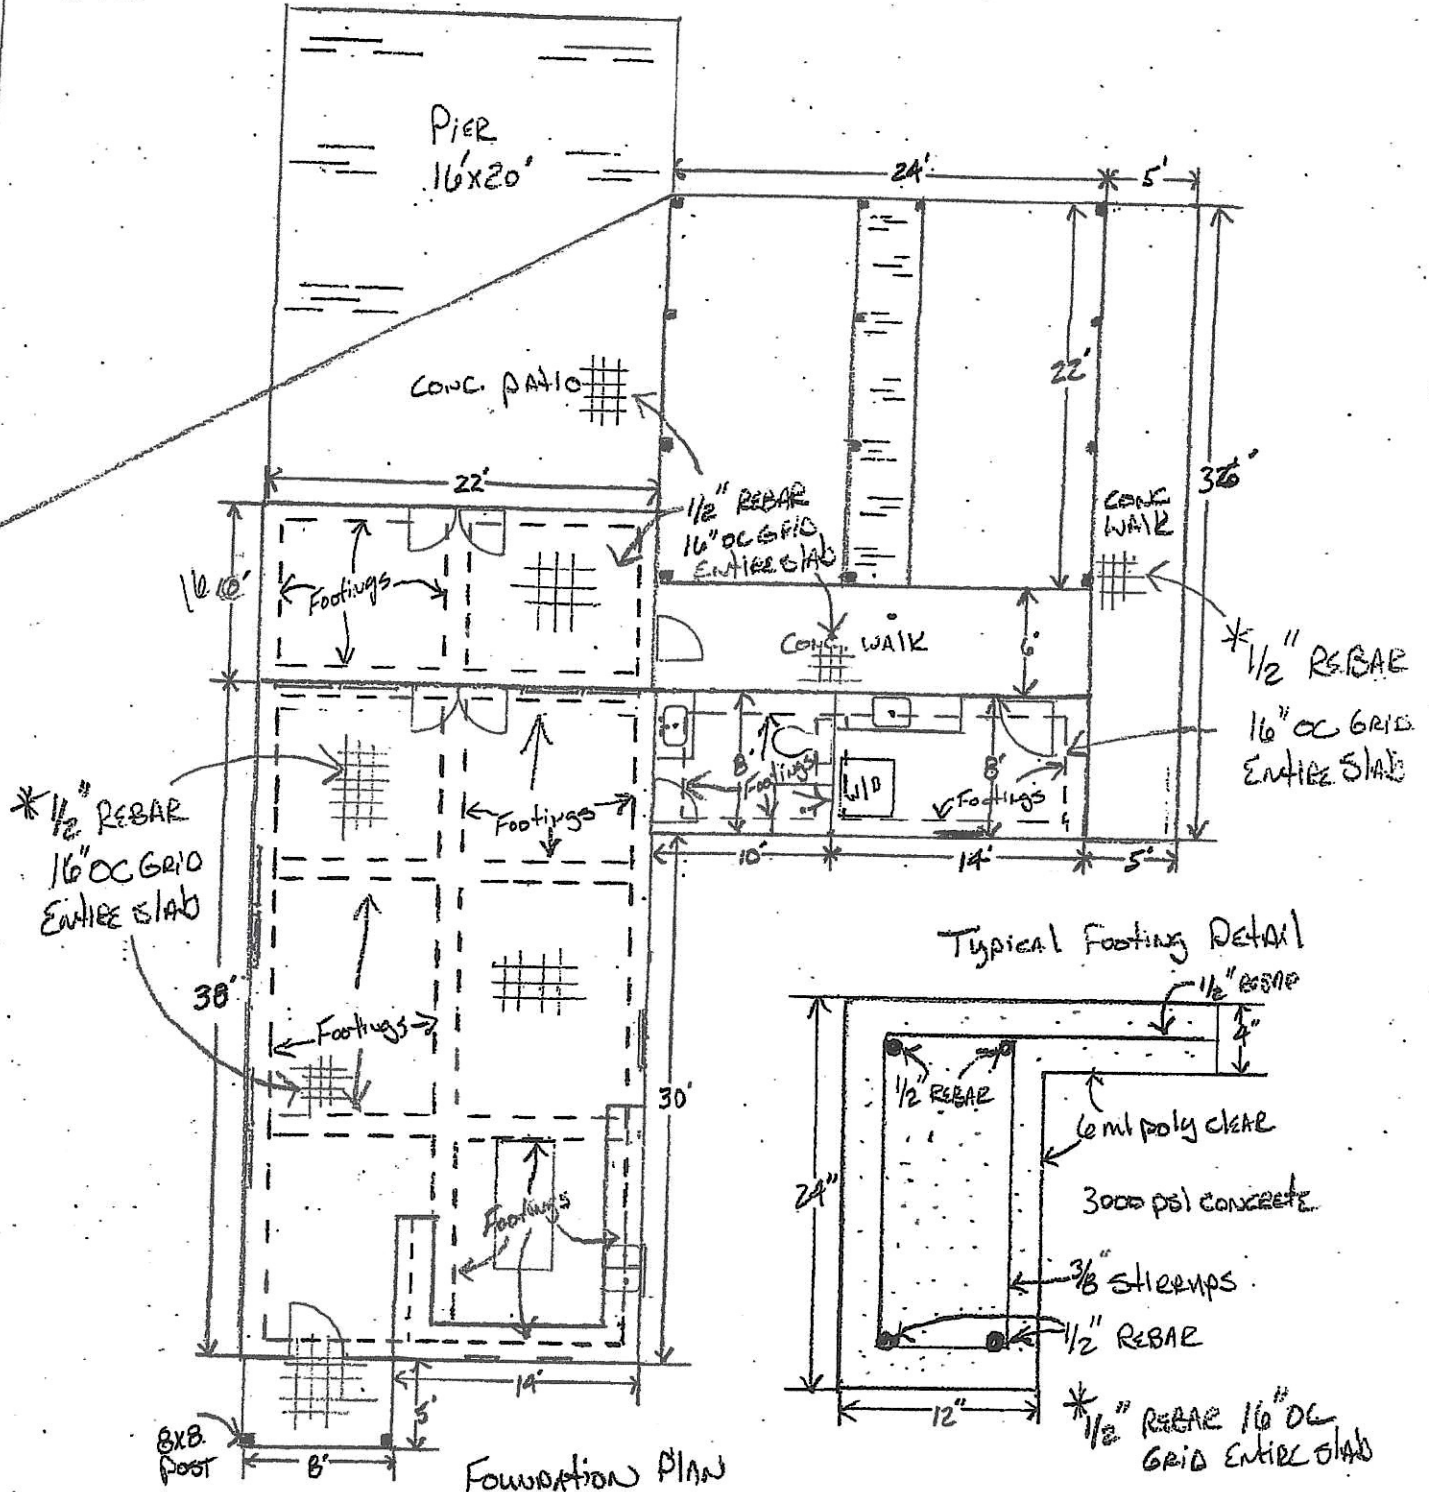

GAMMA ENTERPRISES, INC.

P.O. BOX 1634 • MADISON, MS 39130-1634 • PHONE (601) 856-3656

Utility / Industrial / Commercial / Residential
Construction - Maintenance & Repair - Consulting - Services & Sales

Lot 68
THE SHORES
LAKE CAROLINE