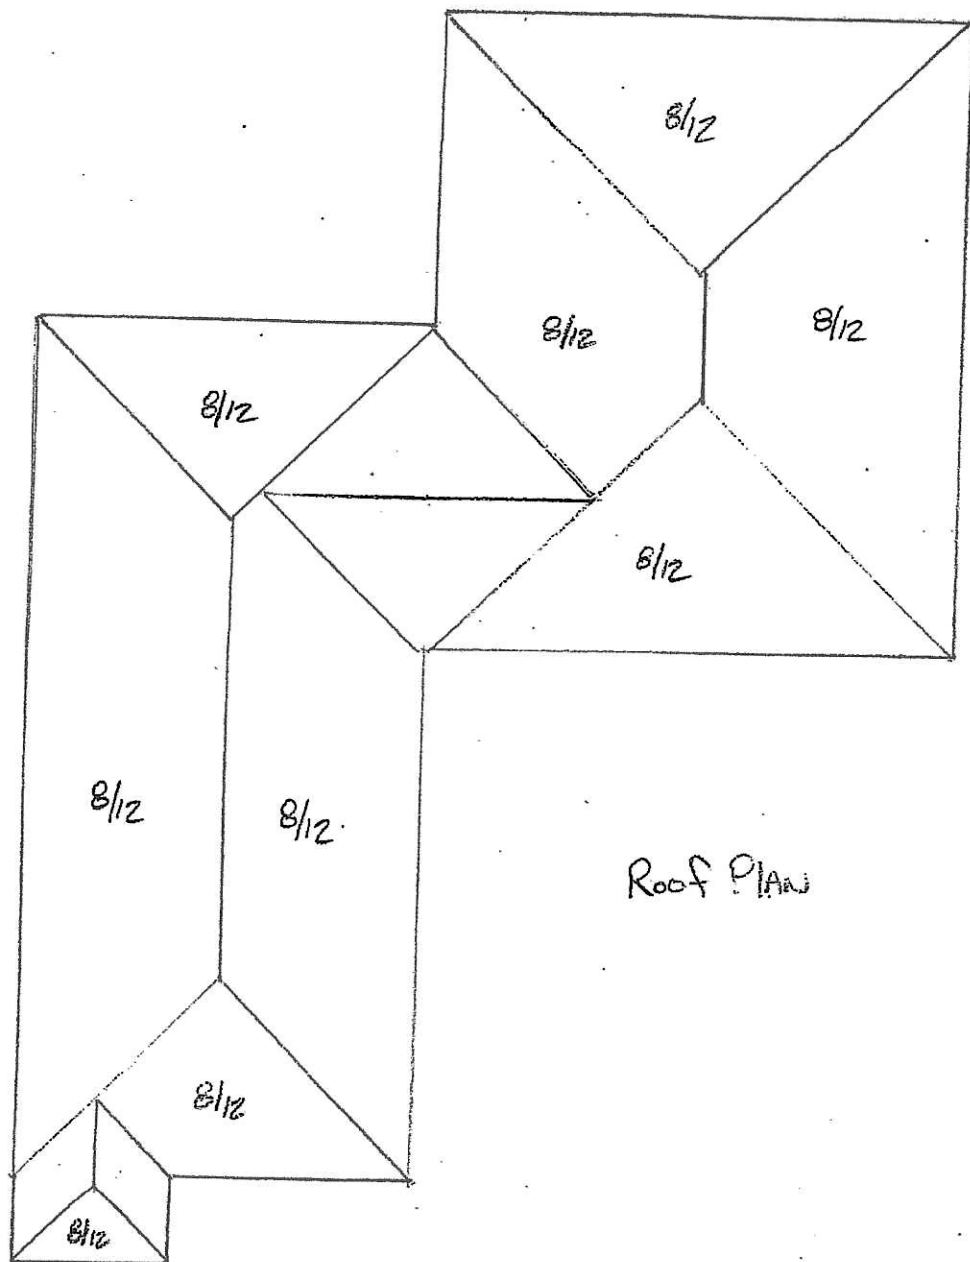

Lot 68
The Shores
LAKE CHARLOTTE

Roof PLAN

GAMMA ENTERPRISES, INC.

P.O. BOX 1634 • MADISON, MS 39130-1634 • PHONE (601) 856-3656

Utility / Industrial / Commercial / Residential
Construction - Maintenance & Repair - Consulting - Services & Sales